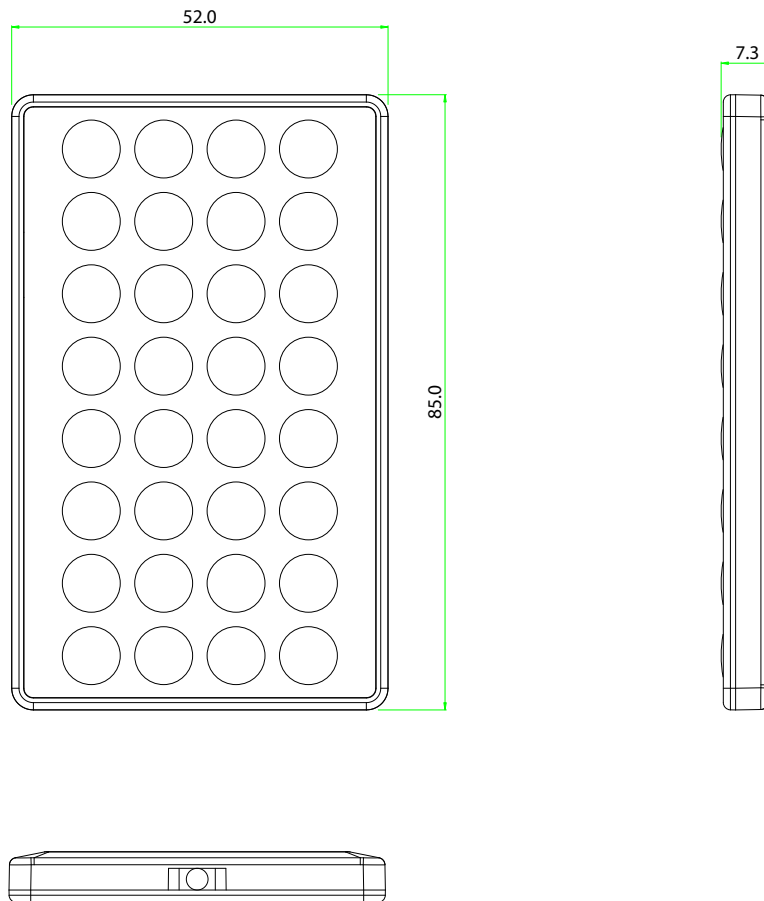

# SR-32C

**SR-32C**  
Up to 32 Keys  
Dimensions (mm.) 85 x 52 x 7.3  
Membrane Keypad   
Batteries: 1 x CR2025

\*Not to scale